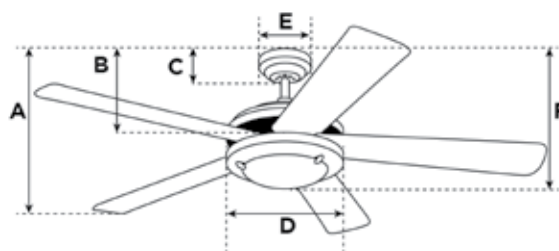

HUGGER*

This ceiling fan is designed to be mounted flush against the ceiling. It cannot be installed with an extension down rod or remote control.

DOWN ROD ONLY**

This ceiling fan must be installed with the included down rod during installation. It can also be installed with an extension down rod.

DUAL MOUNT SYSTEM***

The ceiling fan can be installed with or without the included down rod. In rooms with low ceilings, installing the fan without the down rod will increase the distance between the floor and the fan blades. It can also be installed with an extension down rod in rooms with high ceilings.