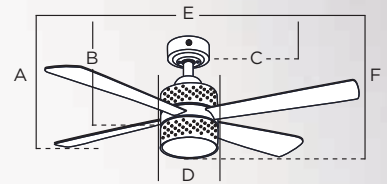

## SPECIFICATIONS

- Metal Housing, Grill and Stand
- Steel Blade Material
- Oscillation Angle up to 80°
- Basket/Blade Diameter: 45/40 cm
- Cord Length: 200 cm
- Maximum Height: 135 cm
- Manual Control
- 3 Speeds
- 2 Year Warranty

# Specification

- A. Ceiling to bottom of blade
- B. Ceiling to bottom of switch housing
- C. Ceiling to bottom of canopy
- D. Width of motor housing
- E. Width of canopy
- F. Ceiling to bottom of light kit