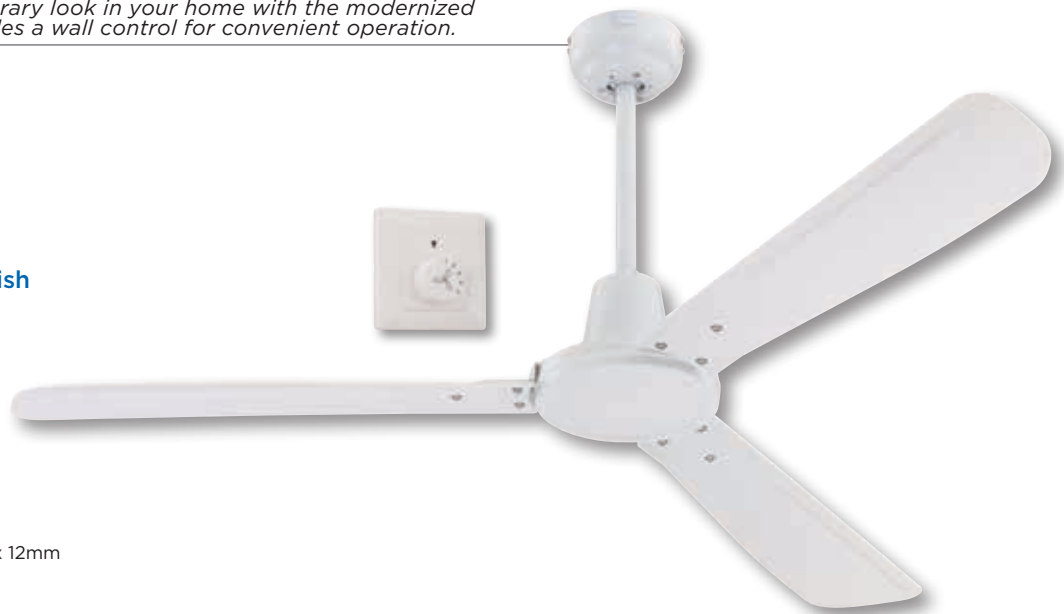

Urban Gale Collection

Evoke a fresh, contemporary look in your home with the modernized Urban Gale, which includes a wall control for convenient operation.

72021
132 cm/52" White Finish
White ABS Blades