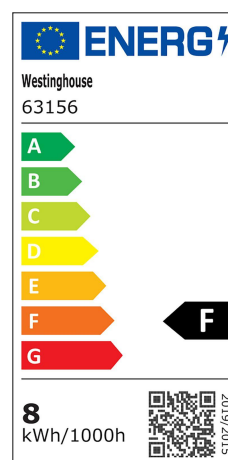

Item Number **6315640**

Dimmable LED Wall Fixture Oil Rubbed
Bronze Finish Frosted Glass

Specifications

- Height: 18 cm
- Width: 13 cm
- Extends: 14 cm
- Height from Center of Outlet Box: 9 cm
- Includes 8 Watt Integrated LED
- Hours: 35000
- Life (years)*: 31,9
- Fixture Lumens: 410
- Colour Temperature (Kelvin): 2700
- Equivalent Incandescent Wattage: 40W
- Colour Designation: Warm White
- For Outdoor Use

Installation

Refer to instruction manual for installation and additional warnings.
Consult a qualified electrician if unsure how to proceed.

Warranty Information - 5 Year Limited Warranty

This Westinghouse Lighting Fixture is warranted against defects in material and workmanship for a period of Five Years from purchase date.