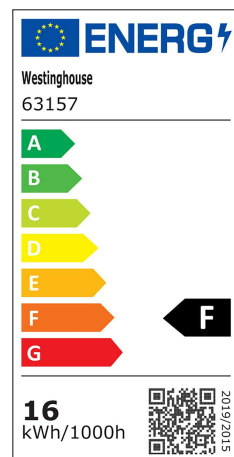

Item Number 6315740

Dimmable LED Up and Down Light Wall
Fixture Oil Rubbed Bronze Finish Frosted
Glass

Specifications

- Height: 31 cm
- Width: 13 cm
- Extends: 13 cm
- Height from Center of Outlet Box: 15 cm
- Includes (2) x 8 Watt Integrated LEDs
- Hours: 35000
- Life (years)*: 31,9
- Fixture Lumens: 870
- Colour Temperature (Kelvin): 2700
- Equivalent Incandescent Wattage: 60W
- Colour Designation: Warm White
- For Outdoor Use

Installation

Refer to instruction manual for installation and additional warnings.
Consult a qualified electrician if unsure how to proceed.

Warranty Information - 5 Year Limited Warranty

This Westinghouse Lighting Fixture is warranted against defects in material and workmanship for a period of Five Years from purchase date.