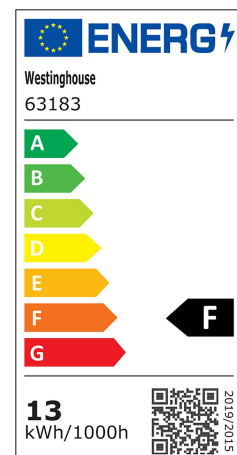

Warranty Information - 5 Year Limited Warranty

This Westinghouse Lighting Fixture is warranted against defects in material and workmanship for a period of Five Years from purchase date.