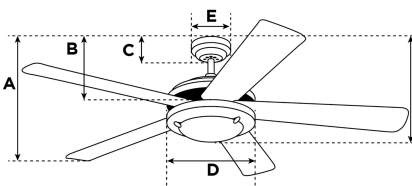

Item Number 7207040

Bendan LED Ceiling Fan

132 cm White Finish White Blades Opal Frosted Glass

Specifications

Size	132 cm
Blades.....	Plywood Blades (White)
Blade Pitch.....	12°
Approved Location.....	Indoor
Suggested Room Size.....	For rooms up to 36 m ²
Down Rod.....	10 cm
Installation.....	Down Rod Only
Max. Ceiling Angle.....	N/A
Lead Wire.....	15 cm
Light Bulb Usage.....	Includes 17 Watt Integrated LED
Control	Remote Control Included
Motor Finish.....	White
Motor Material	Silicon Steel Motor 153mm x 17mm
Reverse Airflow.....	Yes
Noise Level.....	50 db(A)
Capacitor	Dual
Weight net/gross.....	7,9 / 8,9 kg
Box Dimensions.....	59,5 x 32,5 x 22,5 cm
EAN Code.....	4895105604842

Warranty

Ceiling fans backed by our extended Warranty have a 10 year motor warranty and a 2-year warranty on all other parts.

A. Top of Canopy to Bottom of Blades	29 cm
B. Top of Canopy to Bottom of Switch House	N/A
C. Top of Canopy to Bottom of Canopy	6,2 cm
D. Width of Motor Housing.....	26 cm
E. Width of Canopy.....	13 cm
F. Top of Canopy to Bottom of Glass	36 cm