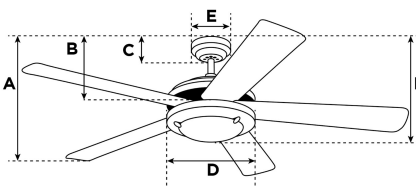

Item Number 7225340

Pierre Ceiling Fan

132 cm White Finish White ABS Blades Opal Frosted Glass

Specifications

Size	132 cm
Blades.....	ABS Blades (White)
Blade Pitch.....	17°
Approved Location.....	Indoor
Suggested Room Size.....	For rooms up to 20 m ²
Down Rod.....	15 cm
Installation.....	Down Rod Only
Max. Ceiling Angle.....	N/A
Lead Wire.....	15 cm
Light Bulb Usage.....	Includes 17 Watt Integrated LED
Control	Remote Control Included
Motor Finish.....	White
Motor Material	155mm x 16mm DC Motor
Reverse Airflow.....	Yes
Noise Level.....	48 db(A)
Capacitor	N/A
Weight net/gross.....	7,1 / 8,2 kg
Box Dimensions.....	26 x 29,5 x 68,3 cm
EAN Code.....	4895105612854

Warranty

Ceiling fans backed by our extended Warranty have a 10 year motor warranty and a 2-year warranty on all other parts.

A. Top of Canopy to Bottom of Blades	35 cm
B. Top of Canopy to Bottom of Switch House	N/A
C. Top of Canopy to Bottom of Canopy	5,7 cm
D. Width of Motor Housing.....	20 cm
E. Width of Canopy.....	13 cm
F. Top of Canopy to Bottom of Glass	41,5 cm