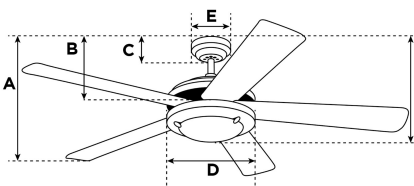

Item Number 7226840

Industrial Ceiling Fan

142 cm White Finish White Steel Blades

Specifications

Size	142 cm
Blades.....	Steel Blades (White)
Blade Pitch.....	8°
Approved Location.....	Indoor
Suggested Room Size.....	For rooms up to 36 m ²
Down Rod.....	30 cm
Installation.....	Down Rod Only
Max. Ceiling Angle.....	18°
Lead Wire.....	38 cm
Light Bulb Usage.....	N/A
Control	Wall Control Included
Motor Finish.....	White
Motor Material	Silicon Steel Motor 172mm x 12mm
Reverse Airflow.....	Yes
Noise Level.....	58 db(A)
Capacitor	Dual
Weight net/gross.....	5,7 / 6,6 kg
Box Dimensions.....	21,7 x 23,1 x 65 cm
EAN Code.....	4895105605702

Warranty

Ceiling fans backed by our extended Warranty have a 10 year motor warranty and a 2-year warranty on all other parts.

A. Top of Canopy to Bottom of Blades	42,2 cm
B. Top of Canopy to Bottom of Switch House	39,4 cm
C. Top of Canopy to Bottom of Canopy	6,2 cm
D. Width of Motor Housing.....	19,8 cm
E. Width of Canopy.....	13 cm
F. Top of Canopy to Bottom of Glass	N/A