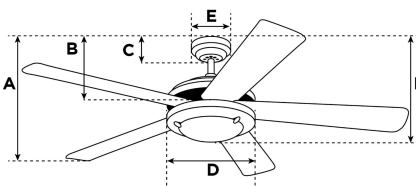

### Specifications

Size .....	90 cm
Blades.....	Reversible MDF Blades (Wengue/White)
Blade Pitch.....	18°
Approved Location.....	Indoor
Suggested Room Size.....	For rooms up to 10 m <sup>2</sup>
Down Rod.....	10 cm
Installation.....	Dual Mount System
Max. Ceiling Angle.....	18°
Lead Wire.....	15 cm
Light Bulb Usage.....	Use (1) E27 Base Lamp, 60 Watt Maximum (not included)
Control .....	Remote/Wall Control Adaptable
Motor Finish.....	Dark Pewter/Chrome
Motor Material .....	Silicon Steel Motor 153mm x 10mm
Reverse Airflow.....	Yes
Noise Level.....	48 db(A)
Capacitor .....	Dual
Weight net/gross.....	4,9 / 5,1 kg
Box Dimensions.....	22,5 x 20 x 42,5 cm
EAN Code.....	4895105608307

### Warranty

Ceiling fans backed by our extended Warranty have a 10 year motor warranty and a 2-year warranty on all other parts.

A. Top of Canopy to Bottom of Blades .....	27 cm
B. Top of Canopy to Bottom of Switch House .....	33 cm
C. Top of Canopy to Bottom of Canopy .....	6,2 cm
D. Width of Motor Housing.....	17 cm
E. Width of Canopy.....	13 cm
F. Top of Canopy to Bottom of Glass .....	42 cm