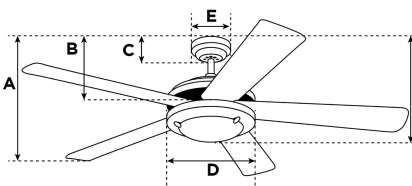

Item Number 7255940

Arius Ceiling Fan

132 cm Chrome Finish Reversible Blades (White/Black)
Opal Frosted Glass

Specifications

| | |
|--------------------------|--|
| Size | 132 cm |
| Blades..... | Reversible MDF Blades (White/Black) |
| Blade Pitch..... | 12° |
| Approved Location..... | Indoor |
| Suggested Room Size..... | For rooms up to 36 m ² |
| Down Rod..... | 10 cm |
| Installation..... | Dual Mount System |
| Max. Ceiling Angle..... | 18° |
| Lead Wire..... | 15 cm |
| Light Bulb Usage..... | Use (5) E14 Base Lamps, 9 Watt Maximum (not included) |
| Control | Remote Control Included |
| Motor Finish..... | Chrome |
| Motor Material | Silicon Steel Motor 153mm x 15mm |
| Reverse Airflow..... | Yes |
| Noise Level..... | 48 db(A) |
| Capacitor | Single |
| Weight net/gross..... | 9,4 / 10,8 kg |
| Box Dimensions..... | 22,8 x 42,5 x 67,5 cm |
| EAN Code..... | 4895105604897 |

Reversible Black
Finish Blades

Energy Information

| | |
|---|----------------------------|
| Voltage (Hz)..... | 230V / 50Hz |
| Airflow Efficiency..... | 2.58 m ³ /Min/W |
| Electricity Use (excludes lights) | 55 Watt |
| Airflow..... | 152 m ³ /Min |
| Max rpm | 170 |
| Electricity consumption/year.. | 19.25 kWh |

Warranty

Ceiling fans backed by our extended Warranty have a 10 year motor warranty and a 2-year warranty on all other parts.

| | |
|--|-------|
| A. Top of Canopy to Bottom of Blades | 27 cm |
| B. Top of Canopy to Bottom of Switch House | 33 cm |
| C. Top of Canopy to Bottom of Canopy | 6 cm |
| D. Width of Motor Housing..... | 28 cm |
| E. Width of Canopy..... | 13 cm |
| F. Top of Canopy to Bottom of Glass | 42 cm |