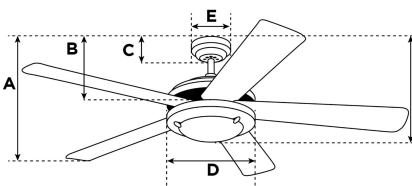

### Specifications

Size .....	105 cm
Blades.....	Reversible MDF Blades (Oak with Cane/Mahogany)
Blade Pitch.....	11°
Approved Location.....	Indoor
Suggested Room Size.....	For rooms up to 20 m <sup>2</sup>
Down Rod.....	10 cm
Installation.....	Dual Mount System
Max. Ceiling Angle.....	18°
Lead Wire.....	15 cm
Light Bulb Usage.....	Use (3) E14 Base Lamps, 60 Watt Maximum (not included)
Control .....	Remote/Wall Control Adaptable
Motor Finish.....	Polished Brass
Motor Material .....	Silicon Steel Motor 153mm x 10mm
Reverse Airflow.....	Yes
Noise Level.....	47 db(A)
Capacitor .....	Dual
Weight net/gross.....	4,7 / 5,3 kg
Box Dimensions.....	23,4 x 22 x 43,6 cm
EAN Code.....	4895105600394

### Warranty

Ceiling fans backed by our extended Warranty have a 10 year motor warranty and a 2-year warranty on all other parts.

A. Top of Canopy to Bottom of Blades .....	29 cm
B. Top of Canopy to Bottom of Switch House .....	31 cm
C. Top of Canopy to Bottom of Canopy .....	6,2 cm
D. Width of Motor Housing.....	17 cm
E. Width of Canopy.....	13 cm
F. Top of Canopy to Bottom of Glass .....	43 cm