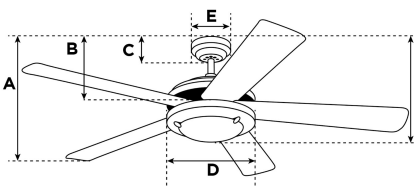

### Specifications

Size .....	105 cm
Blades.....	Reversible MDF Blades (White with Rattan/White)
Blade Pitch.....	12°
Approved Location.....	Indoor
Suggested Room Size.....	For rooms up to 20 m <sup>2</sup>
Down Rod.....	10 cm
Installation.....	Dual Mount System
Max. Ceiling Angle.....	18°
Lead Wire.....	15 cm
Light Bulb Usage.....	Use (3) E14 Base Lamps, 60 Watt Maximum (not included)
Control .....	Remote/Wall Control Adaptable
Motor Finish.....	White with polished Brass
Motor Material .....	Silicon Steel Motor 153mm x 10mm
Reverse Airflow.....	Yes
Noise Level.....	46 db(A)
Capacitor .....	Dual
Weight net/gross.....	4,7 / 5,4 kg
Box Dimensions.....	23,3 x 21,6 x 43,5 cm
EAN Code.....	4895105600400

### Warranty

Ceiling fans backed by our extended Warranty have a 10 year motor warranty and a 2-year warranty on all other parts.

A. Top of Canopy to Bottom of Blades .....	29 cm
B. Top of Canopy to Bottom of Switch House .....	32 cm
C. Top of Canopy to Bottom of Canopy .....	6,2 cm
D. Width of Motor Housing.....	17 cm
E. Width of Canopy.....	13 cm
F. Top of Canopy to Bottom of Glass .....	43 cm