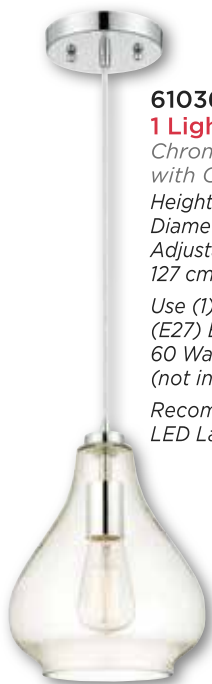

61052
1 Light Pendant
 Brushed Copper Finish
 with Angled Cage Shade
 Height: 153,7 cm
 Diameter: 19 cm
 Adjustable Cord:
 127 cm max.
 Use (1) Medium
 (E27) Base Lamp,
 60 Watt Maximum
 (not included)
 Recommended
 LED Lamp: #03178

61053
1 Light Pendant
 Matte Black Finish with
 Angled Cage Shade
 Height: 153,7 cm
 Diameter: 19 cm
 Adjustable Cord:
 127 cm max.
 Use (1) Medium
 (E27) Base Lamp,
 60 Watt Maximum
 (not included)
 Recommended
 LED Lamp: #03178

Pendant Light Fixture Assortment

Add pendant lights over a breakfast bar, kitchen island or table for an elegant dining experience.

All Pendant Light Fixtures are LED Compatible

61036
1 Light Pendant

Chrome Finish with Clear Glass
Height: 153 cm
Diameter: 19,1 cm
Adjustable Cord: 127 cm max.

Use (1) Medium (E27) Base Lamp, 60 Watt Maximum (not included)

Recommended LED Lamp: #03178

63458
1 Light Pendant

Chrome Finish with Clear Glass
Height: 152,2 cm
Diameter: 23,9 cm
Adjustable Cord: 127 cm max.