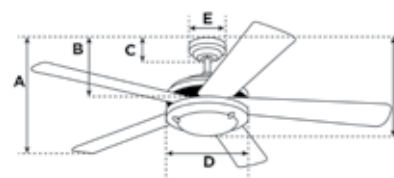

- A. Ceiling to bottom of blade
- B. Ceiling to bottom of switch housing
- C. Ceiling to bottom of canopy
- D. Width of motor housing
- E. Width of canopy
- F. Ceiling to bottom of light kit

Item No.	Page No.	Wattage (High/Medium/Low)	RPM (High/Medium/Low)	Amp (High/Medium/Low)	Mount Type	Slope Angle	Can extension rods be used?	Net Weight	A	B	C	D	E	F
72020	39	56 / 37 / 10	220 / 172 / 81	0,25 / 0,2 / 0,1	Down Rod Only**	18°	No	5	47,5	40	6,2	19,9	13	N/A
72021	39	56 / 37 / 10	220 / 172 / 81	0,25 / 0,2 / 0,1	Down Rod Only**	18°	No	5,8	47,5	40	6,2	19,9	13	N/A
72039	11	35 / 15 / 3	141 / 107 / 48	0,26 / 0,13 / 0,4	Down Rod Only**	N/A	Yes	7,9	28	29,7	6,5	27	13	34
72052	16	55 / 39 / 35	180 / 119 / 87	0,25 / 0,17 / 0,17	Down Rod Only**	18°	Yes	6,7	23	N/A	6,2	18	13	33,5
72054	10	52 / 31 / 15	195 / 146 / 88	0,24 / 0,19 / 0,14	Down Rod Only**	N/A	Yes	6	28	N/A	6,2	20	13	35
72073	27	37 / 29 / 26	236 / 174 / 125	0,18 / 0,13 / 0,13	Hugger*	N/A	No	5,6	16,5	19	N/A	26,2	N/A	34
72077	24	82 / 51 / 25	164 / 124 / 80	0,37 / 0,31 / 0,22	Down Rod Only**	N/A	Yes	10	35	29,7	6,5	27	13	43
72112	31	43 / 30 / 28	220 / 160 / 116	0,2 / 0,14 / 0,13	Dual Mount System***	18°	Yes	4,7	26	30	6,2	17	13	40
72113	31	43 / 32 / 29	210 / 160 / 128	0,19 / 0,14 / 0,13	Dual Mount System***	18°	Yes	4,7	26,7	33	6,2	17	13	39,5
72114	32	45 / 30 / 24	230 / 168 / 110	0,21 / 0,12 / 0,11	Dual Mount System***	18°	Yes	5,7	30	34,5	6,2	24	13	47
72118	32	45 / 28 / 23	235 / 170 / 120	0,22 / 0,12 / 0,1	Dual Mount System***	18°	Yes	4,7	28	30	6,2	19	13	38
72119	19	52 / 35 / 25	240 / 165 / 115	0,26 / 0,18 / 0,12	Dual Mount System***	18°	Yes	6,2	29	30	6	22	13	39
72140	13	56 / 31 / 14	175 / 132 / 83	0,2 / 0,14 / 0,27	Down Rod Only**	18°	Yes	7,6	29	N/A	6,2	26	13	36
72154	27	57 / 43 / 36	180 / 143 / 85	0,22 / 0,2 / 0,18	Hugger*	N/A	No	7,2	18,2	19	N/A	28	N/A	32
72161	18	47 / 32 / 14	225 / 181 / 105	0,29 / 0,27 / 0,24	Down Rod Only**	18°	No	6,8	30	28	5	19	16	36
72185	29	39 / 28 / 25	218 / 169 / 120	0,18 / 0,13 / 0,12	Dual Mount System***	18°	Yes	4,5	28,5	32,5	6,2	17	13	44,2
72220	13	56 / 31 / 14	175 / 131 / 83	0,24 / 0,2 / 0,14	Down Rod Only**	N/A	Yes	7,6	29	N/A	6,2	26	13	36
72268	40	63 / 40 / 10	250 / 210 / 150	0,23 / 0,22 / 0,17	Down Rod Only**	18°	Yes	5,7	42,2	39,4	6,2	19,8	13	N/A
72272	29	39 / 28 / 25	218 / 169 / 120	0,18 / 0,13 / 0,12	Dual Mount System***	18°	Yes	4,4	28,5	32,5	6,2	17	13	44,2
72289	17	49 / 36 / 32	218 / 170 / 110	0,21 / 0,16 / 0,15	Down Rod Only**	18°	Yes	4,3	22,5	29	6,2	17	13	N/A
72290	17	49 / 29 / 14	220 / 163 / 101	0,22 / 0,19 / 0,14	Down Rod Only**	N/A	Yes	5,2	22,5	29	6	17	13	37
72368	19	54 / 22 / 10	240 / 180 / 120	0,24 / 0,26 / 0,22	Down Rod Only**	N/A	Yes	6,1	30	31	6	22	13	42
72415	31	53 / 32 / 25	271 / 208 / 152	0,19 / 0,14 / 0,11	Dual Mount System***	18°	Yes	4,8	27	33	6,2	17	13	42
72417	26	42 / 28 / 15	263 / 213 / 146	0,19 / 0,16 / 0,13	Dual Mount System***	N/A	Yes	5,2	25,5	30	6,2	18,8	13	37,5
72420	26	42 / 28 / 16	259 / 215 / 147	0,19 / 0,17 / 0,13	Dual Mount System*	N/A	Yes	5,2	25,5	30	6,2	18,8	13	37,5
72422	37	55 / 47 / 45	230 / 160 / 130	0,24 / 0,23 / 0,22	Down Rod Only**	18°	No	5,3	41,5	51,5	6,2	19,9	13	N/A
72423	37	55 / 47 / 45	230 / 160 / 130	0,24 / 0,23 / 0,22	Down Rod Only**	18°	No	5,3	41,5	51,5	6,2	19,9	13	N/A
72424	21	37 / 26 / 24	243 / 180 / 126	0,18 / 0,13 / 0,1	Dual Mount System***	18°	Yes	5,6	24,2	29,5	6,2	17,2	13	37,5
72471	22	32 / 29 / 28	302 / 230 / 160	0,15 / 0,13 / 0,14	Down Rod Only**	18°	Yes	5,3	22	27,5	6,2	17,2	13	33
72485	34	58 / 42 / 33	165 / 125 / 74	0,27 / 0,18 / 0,17	Dual Mount System***	18°	Yes	7,4	31	27	6	29	15	38
72501	40	50 / 36 / 11	240 / 208 / 110	0,26 / 0,19 / 0,11	Down Rod Only**	18°	Yes	5,7	44	39,4	6,2	19,8	13	49
72505	20	50 / 25 / 12	231 / 149 / 90	0,39 / 0,36 / 0,3	Hugger*	N/A	No	6,7	24	28	12	25	15	35
72530	20	51 / 33 / 19	225 / 150 / 65	0,23 / 0,15 / 0,1	Hugger*	N/A	No	6,5	24	28	12	25	15	35