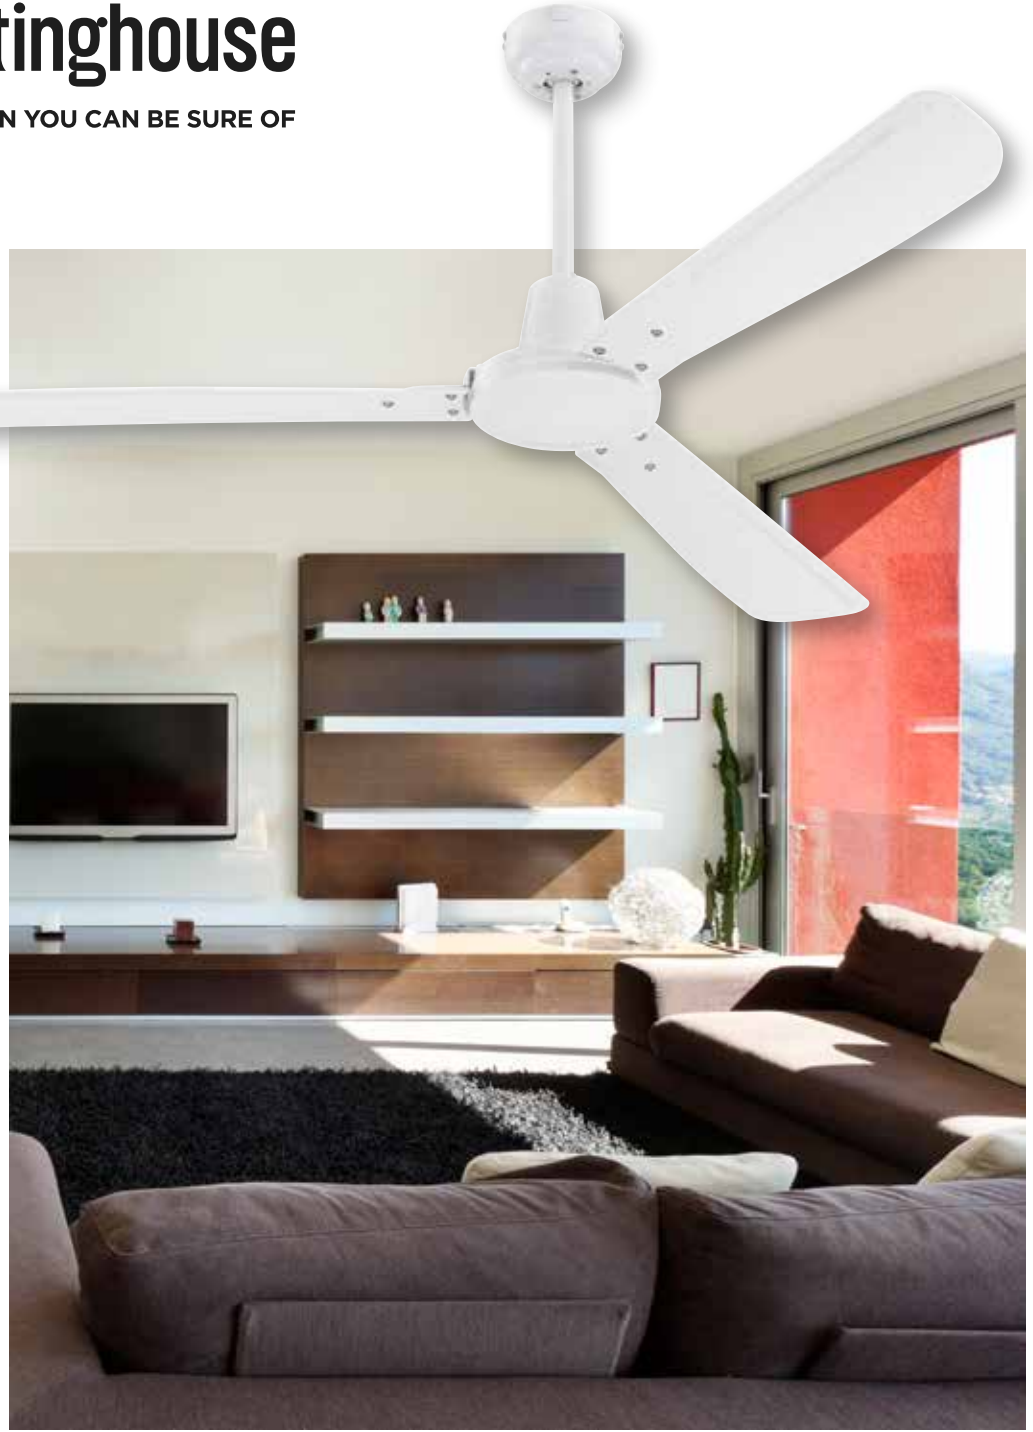

Westinghouse

INNOVATION YOU CAN BE SURE OF

INDUSTRIAL CEILING FANS

Commercial environments require durable, reliable ceiling fans. Westinghouse industrial ceiling fans provide the uncompromising quality you expect from an international brand.

CAUTION! All Westinghouse Industrial ceiling fans must be installed with blades at least 3,05 meters from the floor.