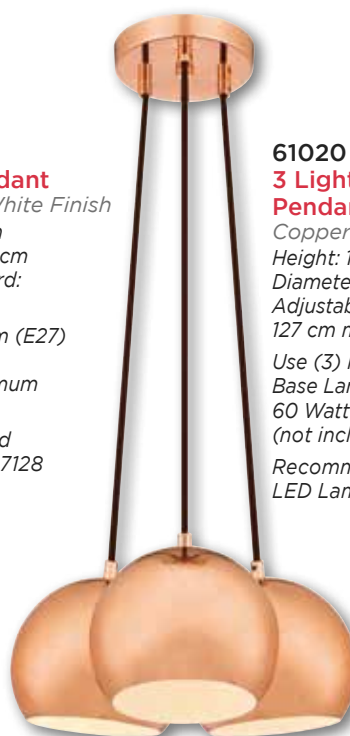

61039
1 Light Pendant

Brushed Copper Finish
Height: 151,5 cm
Diameter: 25,5 cm
Adjustable Cord: 127 cm max.

Use (1) Medium (E27) Base Lamp, 60 Watt Maximum (not included)

Recommended LED Lamp: #37128

• Includes (3) 24,1 cm long rods.
Install 1, 2, or 3 rods for customized lengths.

All Pendant Light Fixtures are LED Compatible

61017
1 Light Pendant
High Gloss Red Finish
Height: 148 cm
Diameter: 17,8 cm
Adjustable Cord:
127 cm max.
Use (1) Medium (E27)
Base Lamp,
60 Watt Maximum
(not included)
Recommended
LED Lamp: #37128

61015
1 Light Pendant
High Gloss Blue Finish
Height: 148 cm
Diameter: 17,8 cm
Adjustable Cord:
127 cm max.
Use (1) Medium (E27)
Base Lamp,
60 Watt Maximum
(not included)
Recommended
LED Lamp: #37128

61018
1 Light Pendant
High Gloss White Finish
Height: 148 cm
Diameter: 17,8 cm
Adjustable Cord:
127 cm max.
Use (1) Medium (E27)
Base Lamp,
60 Watt Maximum
(not included)
Recommended
LED Lamp: #37128

61020
**3 Light Cluster
Pendant**
Copper Finish
Height: 148 cm
Diameter: 39,5 cm
Adjustable Cord:
127 cm max.
Use (3) Medium (E27)
Base Lamps,
60 Watt Maximum
(not included)
Recommended
LED Lamp: #37128