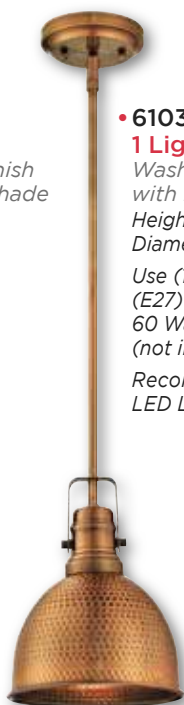

Use (1) Medium (E27) Base Lamp, 60 Watt Maximum (not included)

Recommended LED Lamp: #37128

61038
1 Light Pendant

Washed Copper Finish with Hammered Shade
Height: 105,1 cm
Diameter: 19,7 cm

Use (1) Medium (E27) Base Lamp, 60 Watt Maximum (not included)