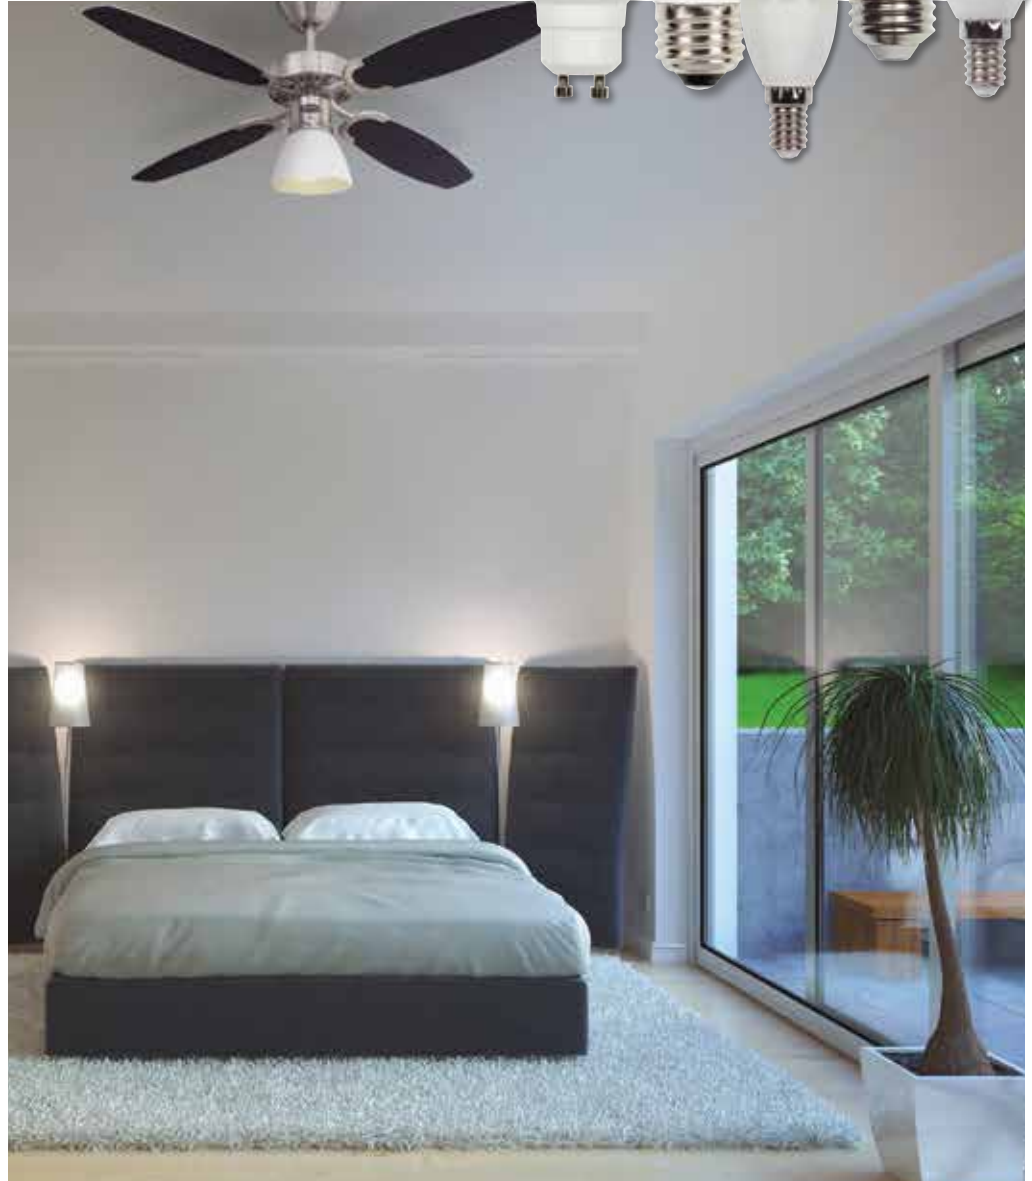

Westinghouse

INNOVATION YOU CAN BE SURE OF

LED LAMPS

Use Westinghouse LED lamps anywhere to save energy and money with minimal environmental impact. Available in a variety of shapes and sizes, these high-quality long-lasting LED lamps utilize state-of-the-art, high-performance technology and are extremely durable.

All LED lamps in this catalogue are CE and ROHS compliant.

www.westinghouselighting.eu