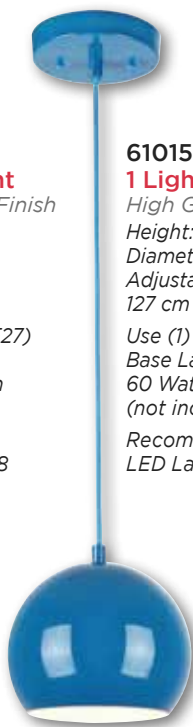

61015
1 Light Pendant
High Gloss Blue Finish
Height: 148 cm
Diameter: 17,8 cm
Adjustable Cord:
127 cm max.
Use (1) Medium (E27)
Base Lamp,
60 Watt Maximum
(not included)
Recommended
LED Lamp: #37128