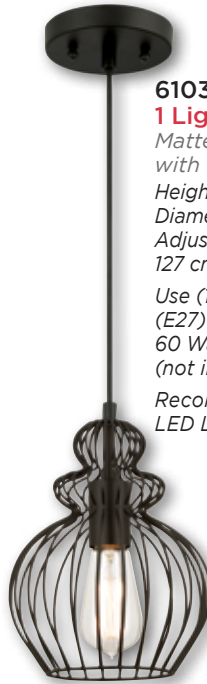

61034
1 Light Pendant
Matte Black Finish
with Cage Shade
Height: 155,3 cm
Diameter: 19,8 cm
Adjustable Cord:
127 cm max.
Use (1) Medium
(E27) Base Lamp,
60 Watt Maximum
(not included)
Recommended
LED Lamp: #03178