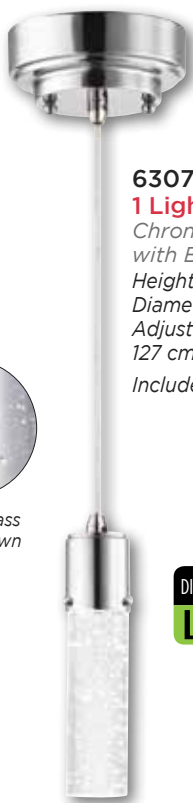

63079
1 Light LED Pendant
Chrome Finish
with Bubble Glass
Height: 155,1 cm
Diameter: 12,6 cm
Adjustable Cord:
127 cm max.
Includes 8W Integrated LED

Bubble Glass
Detail Shown