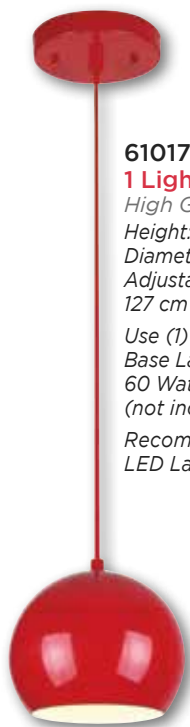

All Pendant Light Fixtures are LED Compatible

61017
1 Light Pendant
High Gloss Red Finish
Height: 148 cm
Diameter: 17,8 cm
Adjustable Cord:
127 cm max.
Use (1) Medium (E27)
Base Lamp,
60 Watt Maximum
(not included)
Recommended
LED Lamp: #37128