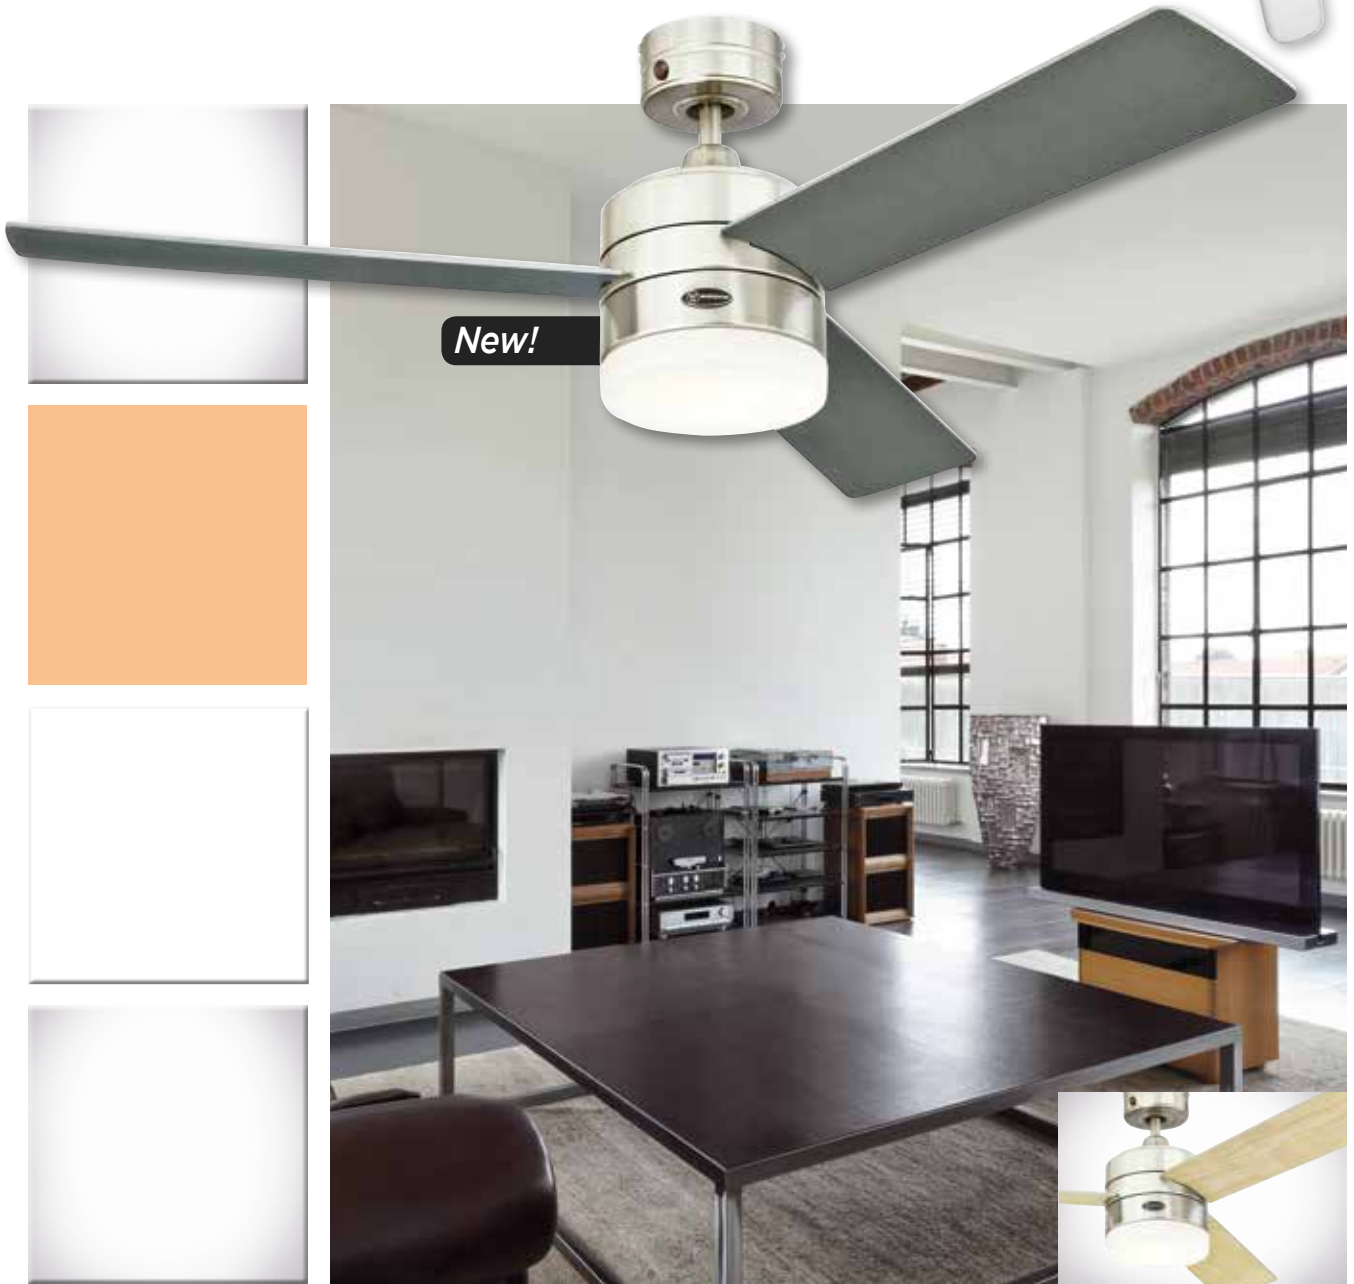

Westinghouse

INNOVATION YOU CAN BE SURE OF

CONTEMPORARY CEILING FANS

Featuring a wide range of modern styles, our contemporary collection of ceiling fans captures the essence of today's lifestyle trends with striking designs and sleek finishes.

Alta Vista

A stylish, energy-efficient choice for larger living areas and bedrooms.

72054

122 cm Stainless Steel Finish

Reversible Blades (Graphite/Light Maple)

Includes LED Light Kit with Opal Frosted Glass

SPECIFICATIONS

- Includes Remote Control
- Includes 17 Watt Integrated LED

For a Large Room (up to 15 sqm)

Airflow: 161 Cubic Meters Per Minute

Electricity Use: 52 Watts (excludes lights)

Airflow Efficiency: 3 Cubic Meters Per Minute Per Watt