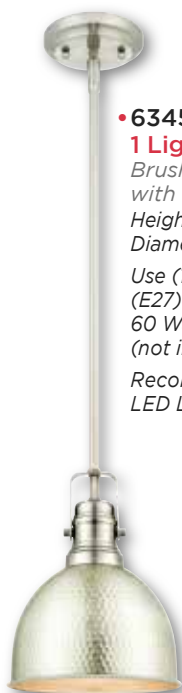

63455
1 Light Pendant

Brushed Nickel Finish with Hammered Shade
Height: 105,1 cm
Diameter: 19,7 cm

Use (1) Medium (E27) Base Lamp, 60 Watt Maximum (not included)

Recommended LED Lamp: #37128