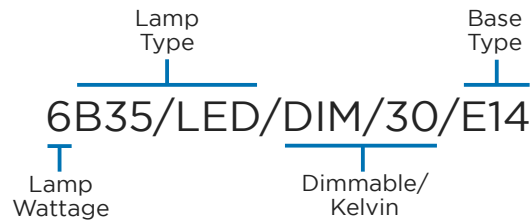

Understanding Domestic Codes

The domestic code is a standardized way to describe lamps. The diagram below explains what it means.