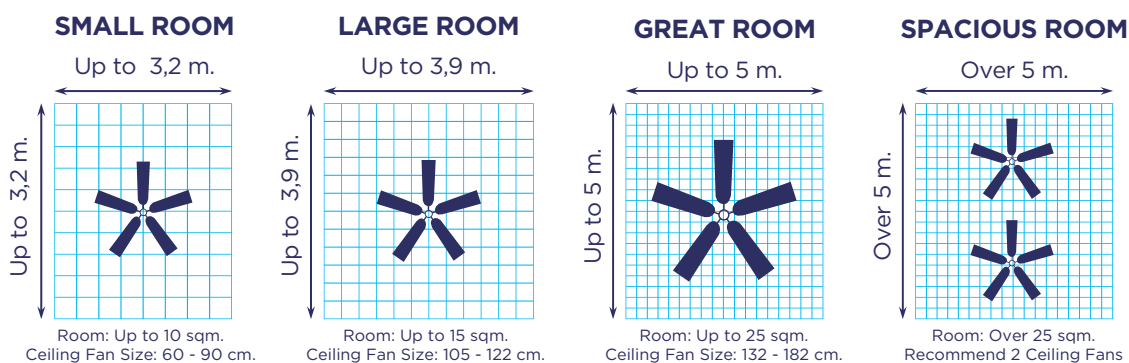

Standard Ceilings

In rooms with a ceiling height of 2,50 meters, ceiling fans can be installed with or without an extension rod.

WHAT SIZE CEILING FAN DO YOU NEED?

In order to ensure completely energy-efficient operation, make sure the size of the ceiling fan is appropriate for the size and height of your room. If the ceiling fan is too small for the room, it has to run at a higher speed in order to be effective, which wastes energy.