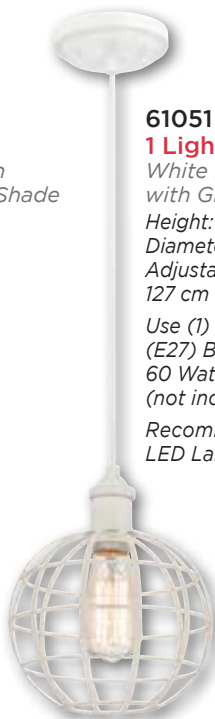

61051
1 Light Pendant
White Finish
with Globe Cage Shade
Height: 154,9 cm
Diameter: 20,3 cm
Adjustable Cord:
127 cm max.
Use (1) Medium
(E27) Base Lamp,
60 Watt Maximum
(not included)
Recommended
LED Lamp: #03178