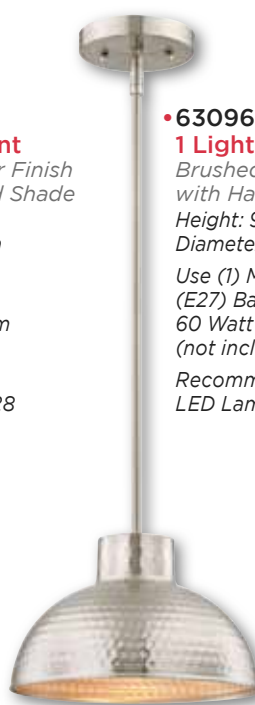

Use (1) Medium (E27) Base Lamp, 60 Watt Maximum (not included)

Recommended LED Lamp: #03178

Add Westinghouse Filament LED lamps for a vintage look.

63455
1 Light Pendant

Brushed Nickel Finish with Hammered Shade
Height: 105,1 cm
Diameter: 19,7 cm

Use (1) Medium (E27) Base Lamp, 60 Watt Maximum (not included)

Recommended LED Lamp: #37128

61038
1 Light Pendant

Washed Copper Finish with Hammered Shade
Height: 105,1 cm
Diameter: 19,7 cm

Use (1) Medium (E27) Base Lamp, 60 Watt Maximum (not included)

Recommended LED Lamp: #37128

63096
1 Light Pendant

Brushed Nickel Finish with Hammered Shade
Height: 97,8 cm
Diameter: 26 cm

Use (1) Medium (E27) Base Lamp, 60 Watt Maximum (not included)

Recommended LED Lamp: #37128

61039
1 Light Pendant

Brushed Copper Finish
Height: 151,5 cm
Diameter: 25,5 cm
Adjustable Cord: 127 cm max.

Use (1) Medium (E27) Base Lamp, 60 Watt Maximum (not included)

Recommended LED Lamp: #37128

• Includes (3) 24,1 cm long rods.
Install 1, 2, or 3 rods for customized lengths.