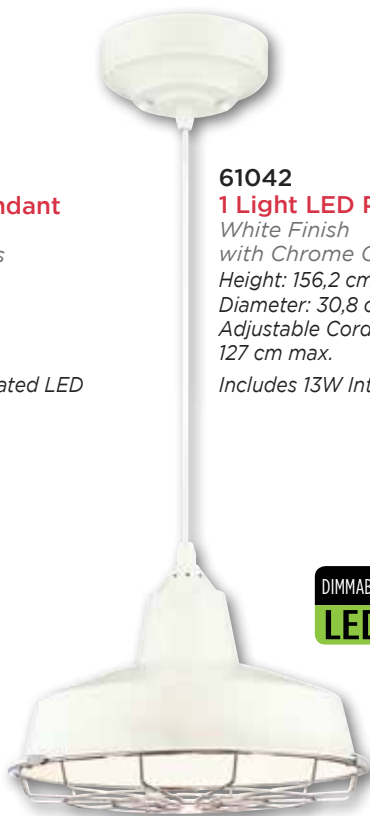

All Pendant Light Fixtures are LED Compatible

61017
1 Light Pendant
High Gloss Red Finish
Height: 148 cm
Diameter: 17,8 cm
Adjustable Cord:
127 cm max.
Use (1) Medium (E27)
Base Lamp,
60 Watt Maximum
(not included)
Recommended
LED Lamp: #37128

61015
1 Light Pendant
High Gloss Blue Finish
Height: 148 cm
Diameter: 17,8 cm
Adjustable Cord:
127 cm max.
Use (1) Medium (E27)
Base Lamp,
60 Watt Maximum
(not included)
Recommended
LED Lamp: #37128

61018
1 Light Pendant
High Gloss White Finish
Height: 148 cm
Diameter: 17,8 cm
Adjustable Cord:
127 cm max.
Use (1) Medium (E27)
Base Lamp,
60 Watt Maximum
(not included)
Recommended
LED Lamp: #37128

61020
**3 Light Cluster
Pendant**
Copper Finish
Height: 148 cm
Diameter: 39,5 cm
Adjustable Cord:
127 cm max.
Use (3) Medium (E27)
Base Lamps,
60 Watt Maximum
(not included)
Recommended
LED Lamp: #37128

63079
1 Light LED Pendant
Chrome Finish
with Bubble Glass
Height: 155,1 cm
Diameter: 12,6 cm
Adjustable Cord:
127 cm max.
Includes 8W Integrated LED

Bubble Glass
Detail Shown

61042
1 Light LED Pendant
White Finish
with Chrome Cage
Height: 156,2 cm
Diameter: 30,8 cm
Adjustable Cord:
127 cm max.
Includes 13W Integrated LED