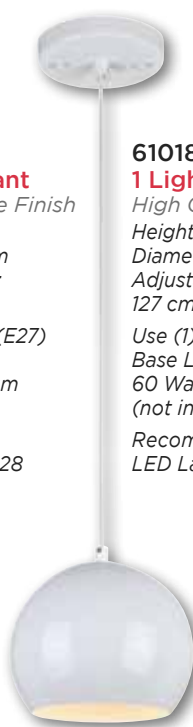

61018
1 Light Pendant
High Gloss White Finish
Height: 148 cm
Diameter: 17,8 cm
Adjustable Cord:
127 cm max.
Use (1) Medium (E27)
Base Lamp,
60 Watt Maximum
(not included)
Recommended
LED Lamp: #37128