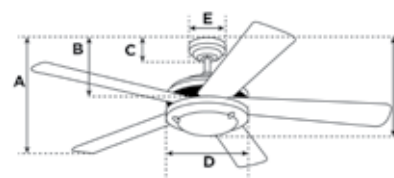

- A. Ceiling to bottom of blade
- B. Ceiling to bottom of switch housing
- C. Ceiling to bottom of canopy
- D. Width of motor housing
- E. Width of canopy
- F. Ceiling to bottom of light kit

Item No.	Page No.	Wattage (High/Medium/Low)	RPM (High/Medium/Low)	Amp (High/Medium/Low)	Mount Type	Slope Angle	Can extension rods be used?	Net Weight	A	B	C	D	E	F
72546	13	56 / 30 / 14	180 / 130 / 85	0,28 / 0,25 / 0,2	Down Rod Only**	N/A	Yes	7,8	27	N/A	6	25	13	36
72557	12	56 / 31 / 14	175 / 131 / 83	0,27 / 0,2 / 0,14	Down Rod Only**	N/A	Yes	7,6	29	N/A	6,2	26	13	36
72559	14	55 / 27 / 8	170 / 120 / 60	0,24 / 0,18 / 0,1	Dual Mount System***	18°	No	9,4	27	33	6	28	13	42
72564	12	56 / 31 / 14	175 / 131 / 83	0,24 / 0,2 / 0,14	Down Rod Only**	N/A	Yes	7,6	29	N/A	6,2	26	13	36
72598	20	46 / 28 / 14	185 / 140 / 90	0,26 / 0,23 / 0,21	Down Rod Only**	N/A	No	7,3	43	49	7	23	13	54
78007	18	50 / 30 / 15	210 / 150 / 100	0,24 / 0,20 / 0,20	Down Rod Only**	N/A	Yes	6,5	21	30	52,3	20	15,6	33,2
78014	15	62 / 25 / 12	170 / 104 / 65	0,27 / 0,18 / 0,13	Dual Mount System***	N/A	Yes	7,9	33,4	35	6	26,6	13	43,1
78017	14	58 / 40 / 33	170 / 130 / 80	0,27 / 0,18 / 0,17	Dual Mount System***	18°	Yes	7,7	29	N/A	6,2	29	13	37
78158	23	50 / 37 / 26	250 / 190 / 140	0,24 / 0,17 / 0,12	Dual Mount System***	18°	Yes	5,3	26	29	6,2	17	13	38
78171	35	59 / 46 / 40	175 / 130 / 80	0,25 / 0,21 / 0,21	Dual Mount System***	18°	Yes	6,5	29	38	6,2	28	13	43
78174	16	48 / 34 / 24	250 / 200 / 150	0,21 / 0,15 / 0,11	Dual Mount System***	18°	Yes	5,1	25	38	6	25	13	40
78182	14	58 / 40 / 33	170 / 130 / 80	0,27 / 0,18 / 0,17	Dual Mount System***	18°	Yes	7,7	29	N/A	6,2	29	13	37
78199	30	45 / 32 / 23	210 / 145 / 100	0,2 / 0,13 / 0,13	Dual Mount System***	18°	Yes	4,7	29	31	6,2	17	13	43
78261	17	49 / 36 / 32	218 / 170 / 121	0,28 / 0,16 / 0,16	Down Rod Only**	18°	Yes	4,3	22,5	29	6,2	17	13	N/A
78263	41	47 / 41 / 40	268 / 218 / 162	0,22 / 0,21 / 0,19	Down Rod Only**	18°	Yes	5,5	24	36	6,2	20	13	N/A
78264	33	43 / 29 / 25	215 / 165 / 115	0,21 / 0,13 / 0,12	Dual Mount System***	18°	Yes	5,1	30	34,5	6,2	24	13	N/A
78265	30	55 / 36 / 23	230 / 170 / 110	0,24 / 0,16 / 0,11	Dual Mount System***	18°	Yes	5,5	27,5	32	6	17	13	43
78266	28	44 / 36 / 30	215 / 160 / 100	0,21 / 0,18 / 0,17	Down Rod Only**	18°	Yes	4	20	30	6	17	13	43
78268	33	58 / 38 / 26	175 / 125 / 75	0,26 / 0,17 / 0,12	Dual Mount System***	18°	Yes	6,4	27,5	34	6	28	13	N/A
78269	33	58 / 38 / 26	175 / 125 / 75	0,26 / 0,17 / 0,12	Dual Mount System***	18°	Yes	6,4	27,5	34	6	28	13	N/A
78270	11	51 / 26 / 11	220 / 170 / 90	0,21 / 0,15 / 0,1	Down Rod Only**	N/A	Yes	6,5	23,6	28	5	21	15,5	32
78274	19	42 / 30 / 27	210 / 155 / 115	0,19 / 0,13 / 0,13	Dual Mount System***	18°	Yes	4,5	29	32,5	6,2	17	13	44
78321	28	35 / 28 / 26	250 / 190 / 147	0,17 / 0,12 / 0,12	Down Rod Only**	18°	Yes	3,9	21	30	6	15	13	42
78324	30	41 / 31 / 28	216 / 160 / 110	0,2 / 0,13 / 0,13	Dual Mount System***	18°	Yes	4,7	29	32	6,2	17	13	43
78337	41	47 / 41 / 40	268 / 218 / 162	0,22 / 0,21 / 0,19	Down Rod Only**	18°	Yes	5,5	24	37	6,2	20	13	N/A
78370	35	62 / 42 / 27	180 / 130 / 80	0,27 / 0,18 / 0,12	Dual Mount System***	18°	Yes	6,3	33	32	6,2	28	13	N/A
78545	15	60 / 41 / 28	170 / 125 / 75	0,26 / 0,18 / 0,12	Dual Mount System***	18°	Yes	7,9	34	36	6	27	13	41
78623	40	50 / 36 / 11	210 / 208 / 110	0,24 / 0,19 / 0,11	Down Rod Only**	18°	Yes	5,7	44	39,4	6,2	19,8	13	N/A
78631	22	32 / 29 / 28	302 / 230 / 160	0,15 / 0,13 / 0,14	Down Rod Only**	18°	Yes	5,2	23	27,5	6,2	17,2	13	31
78673	23	50 / 37 / 26	250 / 190 / 130	0,19 / 0,12 / 0,11	Dual Mount System***	18°	Yes	6,3	26	28	6,2	17	13	38
78753	34	58 / 40 / 26	175 / 125 / 80	0,25 / 0,18 / 0,12	Dual Mount System***	18°	Yes	8,2	26	30	6	27	13	44
78763	22	40 / 34 / 32	280 / 230 / 185	0,18 / 0,16 / 0,15	Down Rod Only**	18°	Yes	4,7	23	26	6,2	17	13	31
78764	16	47 / 34 / 30	218 / 158 / 110	0,21 / 0,15 / 0,14	Down Rod Only**	18°	Yes	5,5	18	28	6,2	17	13	30
78788	21	54 / 38 / 27	240 / 180 / 120	0,23 / 0,17 / 0,12	Dual Mount System***	18°	Yes	5,5	25	N/A	6,2	17	13	38