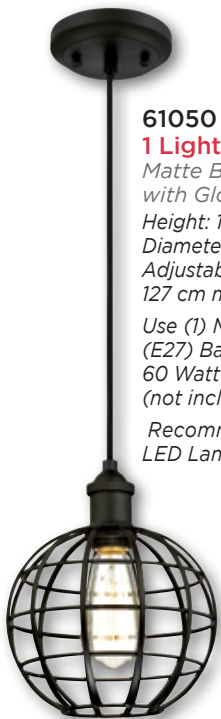

61050
1 Light Pendant
Matte Black Finish
with Globe Cage Shade
Height: 154,9 cm
Diameter: 20,3 cm
Adjustable Cord:
127 cm max.
Use (1) Medium
(E27) Base Lamp,
60 Watt Maximum
(not included)
Recommended
LED Lamp: #03178