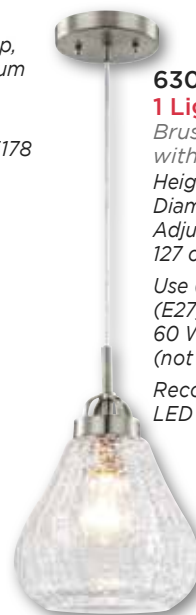

Use (1) Medium (E27) Base Lamp, 60 Watt Maximum (not included)

Recommended LED Lamp: #03178

63458
1 Light Pendant

Chrome Finish with Clear Glass
Height: 152,2 cm
Diameter: 23,9 cm
Adjustable Cord: 127 cm max.

Use (1) Medium (E27) Base Lamp, 60 Watt Maximum (not included)

Recommended LED Lamp: #30202

62055
1 Light Pendant

Chrome Finish with Clear Glass
Height: 156,2 cm
Diameter: 20,3 cm
Adjustable Cord: 127 cm max.

Use (1) Medium (E27) Base Lamp, 60 Watt Maximum (not included)

Recommended LED Lamp: #03178

63091
1 Light Pendant

Brushed Nickel Finish with Clear Crackle Glass
Height: 161,3 cm
Diameter: 19,1 cm
Adjustable Cord: 127 cm max.