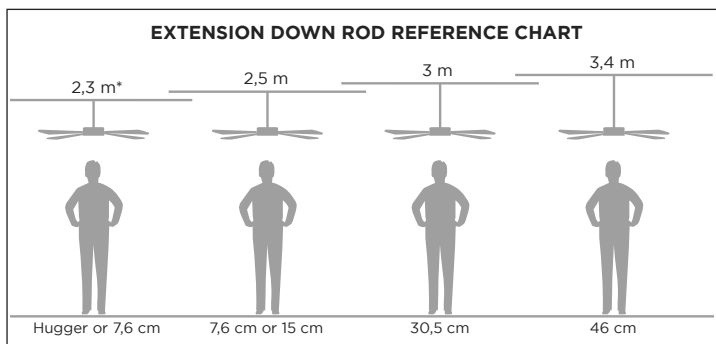

WHAT SIZE DOWN ROD DO YOU NEED?

*For 2,3 m ceilings, Hugger ceiling fans can be used.