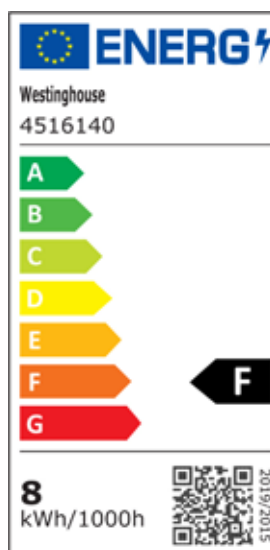

Item Number 4516140
T7 Dimmable LED Lamp

Specifications

Energy Used (Watts).....	8
Incandescent Equivalent Wattage.....	60
Domestic Code.....	8T7/LED/DIM/30/E27
Volts / Hz.....	220-240V / 50/60Hz
Brightness (Lumens).....	800
Average Rated Hours.....	15,000
Life (in years)*.....	13,6
Colour Temperature (Kelvin).....	3000
Beam Spread.....	240°
CRI.....	80
Efficacy (LPW).....	100
Package Type.....	Box
Package Dimensions (LxWxH).....	4 x 4 x 12 cm

*Based on 3 hrs./day

Physical Characteristics

Color Designation.....	Warm White
Finish.....	Frost
Base.....	E27
MOL.....	10,2 cm
MOD.....	3,8 cm

Warranty

This lamp is warranted to be free from defects in material and workmanship for 2 years (based on using 3 hours per day).