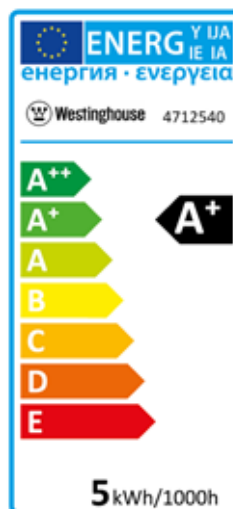

Item Number **4712540**

5G45/LED/DIM/30/E27

Specifications

Energy Used (Watts).....	5
Incandescent Equivalent Wattage.....	40
Domestic Code.....	5G45/LED/DIM/30/E27
Volts.....	220-240V
Brightness (Lumens).....	500
Average Rated Hours.....	25000
Life (in years)*.....	22,8
Light Appearance (Kelvin).....	3000
Beam Spread.....	200°
CRI.....	80
Efficacy (LPW).....	100
Package Type.....	Box

*Based on 3 hrs./day

Physical Characteristics

Color Designation.....	Warm White
Finish.....	Soft White
Base.....	E27
MOL.....	8,2 cm
MOD.....	4,5 cm

Warranty

This lamp is warranted to be free from defects in material and workmanship for 2 years (based on using 3 hours per day).