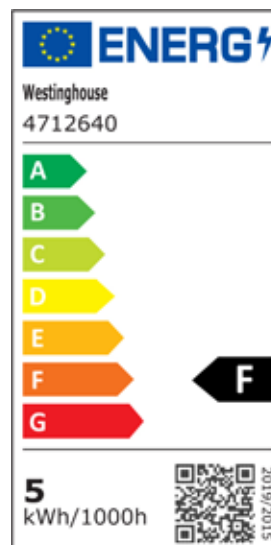

Item Number 4712640
G45 Dimmable LED Lamp

Specifications

Energy Used (Watts).....	5
Incandescent Equivalent Wattage.....	40
Domestic Code.....	5G45/LED/DIM/F/30/E14
Volts / Hz.....	220-240V / 50/60Hz
Brightness (Lumens).....	500
Average Rated Hours.....	15,000
Life (in years)*.....	13,6
Colour Temperature (Kelvin).....	3000
Beam Spread.....	200°
CRI.....	80
Efficacy (LPW).....	100
Package Type.....	Box
Package Dimensions (LxWxH).....	4,8 x 4,8 x 8,5 cm

*Based on 3 hrs./day

Physical Characteristics

Color Designation.....	Warm White
Finish.....	Frost
Base.....	E14
MOL.....	8,4 cm
MOD.....	4,5 cm

Warranty

This lamp is warranted to be free from defects in material and workmanship for 2 years (based on using 3 hours per day).