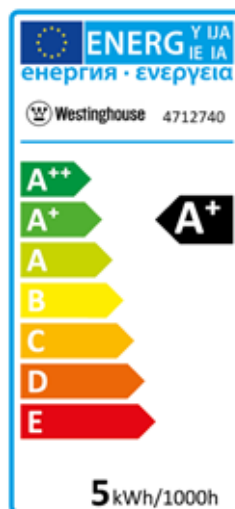

Item Number **4712740**

5R50/LED/DIM/30/E14

Specifications

Energy Used (Watts).....	5
Incandescent Equivalent Wattage.....	35
Domestic Code.....	5R50/LED/DIM/30/E14
Volts.....	220-240V
Brightness (Lumens).....	350
Average Rated Hours.....	25000
Life (in years)*.....	22,8
Light Appearance (Kelvin).....	3000
Beam Spread.....	220°
CRI.....	80
Efficacy (LPW).....	70
Package Type.....	Box

*Based on 3 hrs./day

Physical Characteristics

Color Designation.....	Warm White
Finish.....	Frost
Base.....	E14
MOL.....	8,6 cm
MOD.....	5 cm

Warranty

This lamp is warranted to be free from defects in material and workmanship for 2 years (based on using 3 hours per day).