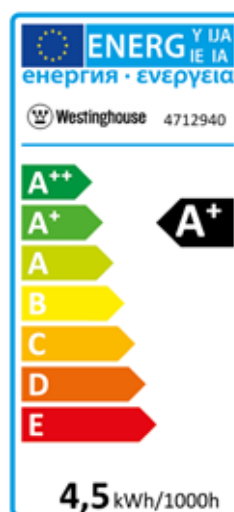

Warranty

This lamp is warranted to be free from defects in material and workmanship for 2 years (based on using 3 hours per day).