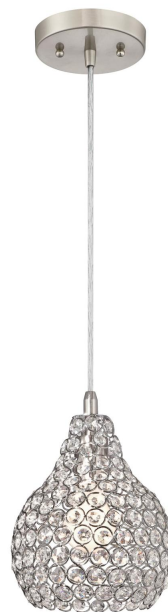

**Item Number 6103740**

Pendant Brushed Nickel Finish Crystal Jewel Shade

## Specifications

- Height: 25 cm
- Diameter: 18 cm
- Adjustable Cord: 127 cm max.
- Use (1) E27 Base Lamp, 60 Watt Maximum (not included)
- For Indoor Use