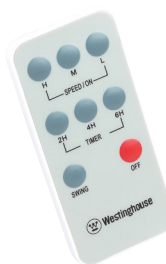

**Item Number 7206040**
**36 cm Windsquare Ceiling Fan**

Design: white, plastic, 5 ABS blades, 3 speed levels

## Specifications

Height.....	22 cm
Width.....	62 cm
Depth.....	62 cm
Extends from Ceiling .....	10,1 cm
Mount Type .....	Inside Suspended Ceiling
Motor Size.....	78 x 74 x 25 mm
Oscillation Angle .....	360°
Blade Pitch.....	13°
Wattage (H/M/L).....	52/44/39
Voltage (Hz).....	230V/50Hz
Lead Wire Length.....	12 cm
RPM (H/M/L).....	1250/1130/920
Max Fan Flow Rate (m3/Min).....	99
Airflow Efficiency (m3/Min)W.....	2
Noise Level dB(A).....	62
Standby Power Consumption(W).....	0,38
Seasonal Electricity Consumption (kWh/a).....	17
Weight Net / Gross.....	4,5 / 5,7 kg
Box Dimensions .....	65 x 22,5 x 65,5 cm
Control .....	Infrared Remote Control
Remote Battery Type .....	CR2025 (not included)

The Windsquare installs easily into drop ceiling construction, in place of a ceiling tile.

Optional frame insert included to accommodate larger suspended drop ceiling grids.