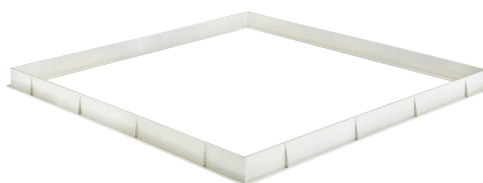

**Item Number 7206040**
**36 cm Windsquare Ceiling Fan**

Design: white, plastic, 5 ABS blades, 3 speed levels

## Specifications

Height.....	22 cm
Width.....	62 cm
Depth.....	62 cm
Extends from Ceiling .....	10,1 cm
Mount Type .....	Inside Suspended Ceiling
Motor Size.....	78 x 74 x 25 mm
Oscillation Angle .....	360°
Blade Pitch.....	13°
Wattage (H/M/L).....	52/44/39
Voltage (Hz).....	230V/50Hz
Lead Wire Length.....	12 cm
RPM (H/M/L).....	1250/1130/920
Max Fan Flow Rate (m3/Min).....	99
Airflow Efficiency (m3/Min)W.....	2
Noise Level dB(A).....	62
Standby Power Consumption(W).....	0,38
Seasonal Electricity Consumption (kWh/a).....	17
Weight Net / Gross.....	4,5 / 5,7 kg
Box Dimensions .....	65 x 22,5 x 65,5 cm
Control .....	Infrared Remote Control
Remote Battery Type .....	CR2025 (not included)

The Windsquare installs easily into drop ceiling construction, in place of a ceiling tile.

Optional frame insert included to accommodate larger suspended drop ceiling grids.