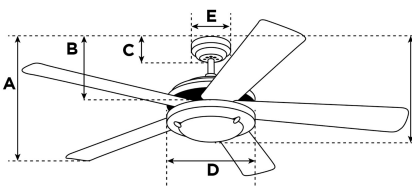

### Specifications

|                          |  |
|--------------------------|--|
| Size.....                | 105 cm   |
| Blades.....              | Reversible MDF Blades<br>(Black/Graphite)                  |
| Blade Pitch.....         | 14°  |
| Approved Location.....   | Indoor   |
| Suggested Room Size..... | For rooms up to 20 m <sup>2</sup>                          |
| Down Rod.....            | 10 cm  |
| Installation.....        | Down Rod Only  |
| Max. Ceiling Angle.....  | 18°  |
| Lead Wire.....           | 15 cm  |
| Light Bulb Usage.....    | Includes (1) R7s Base 80 Watt Double<br>Ended Halogen Lamp |
| Control .....            | Remote/Wall Control Adaptable                              |
| Motor Finish.....        | Gun Metal  |
| Motor Material .....     | Silicon Steel Motor 153mm x 12mm                           |
| Reverse Airflow.....     | Yes  |
| Noise Level.....         | 48 db(A)   |
| Capacitor .....          | Dual   |
| Weight net/gross.....    | 5,5 / 6,2 kg   |
| Box Dimensions.....      | 23 x 27,5 x 47,5 cm  |
| EAN Code.....            | 4895105608055  |

### Warranty

Ceiling fans backed by our extended Warranty have a 10 year motor warranty and a 2-year warranty on all other parts.

|  |        |
|--|--------|
| A. Top of Canopy to Bottom of Blades .....       | 18 cm  |
| B. Top of Canopy to Bottom of Switch House ..... | 28 cm  |
| C. Top of Canopy to Bottom of Canopy .....       | 6,2 cm |
| D. Width of Motor Housing.....                   | 17 cm  |
| E. Width of Canopy.....                          | 13 cm  |
| F. Top of Canopy to Bottom of Glass .....        | 30 cm  |